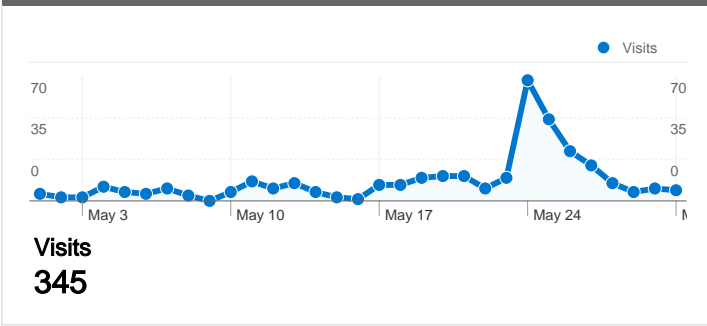

Site Usage

345 Visits

20.29% Bounce Rate

1,328 Pageviews

00:03:05 Avg. Time on Site

3.85 Pages/Visit

86.38% % New Visits

Visitors Overview

Visitors
311

Map Overlay

Traffic Sources Overview

- **Search Engines**
261.00 (75.65%)
- **Direct Traffic**
58.00 (16.81%)
- **Referring Sites**
26.00 (7.54%)

Content Overview

Pages	Pageviews	% Pageviews
/	388	29.22%
/about_us.php	167	12.58%
/contact.php	164	12.35%
/residential.php	117	8.81%
/contact.php?id=service	88	6.63%

Visits for all visitors

311 people visited this site

 **345** Visits

 **311** Absolute Unique Visitors

 **1,328** Pageviews

 **3.85** Average Pageviews

 **00:03:05** Time on Site

 **20.29%** Bounce Rate

345 visits came from 6 countries/territories

Site Usage

Visits 345 % of Site Total: 100.00%	Pages/Visit 3.85 Site Avg: 3.85 (0.00%)	Avg. Time on Site 00:03:05 Site Avg: 00:03:05 (0.00%)	% New Visits 86.67% Site Avg: 86.38% (0.34%)	Bounce Rate 20.29% Site Avg: 20.29% (0.00%)	
Country/Territory	Visits	Pages/Visit	Avg. Time on Site	% New Visits	Bounce Rate
United States	337	3.90	00:03:09	86.65%	19.58%
Canada	3	1.67	00:00:25	100.00%	33.33%
India	2	3.50	00:00:52	100.00%	0.00%
United Kingdom	1	1.00	00:00:00	0.00%	100.00%
China	1	1.00	00:00:00	100.00%	100.00%
Dominican Republic	1	1.00	00:00:00	100.00%	100.00%