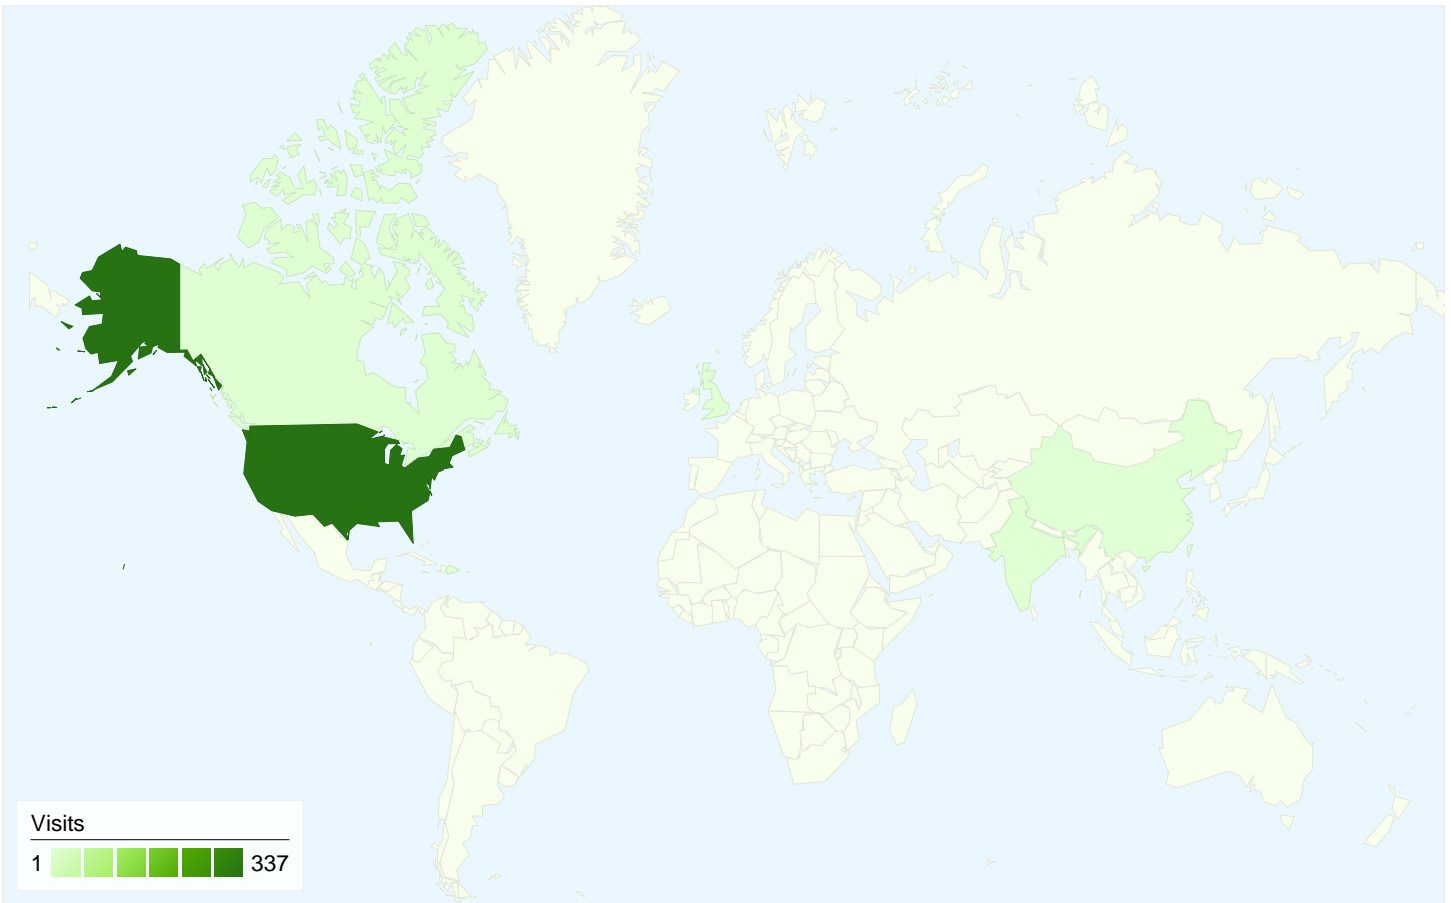

All traffic sources sent a total of 345 visits

-  16.81% Direct Traffic
-  7.54% Referring Sites
-  75.65% Search Engines

- Search Engines
261.00 (75.65%)
- Direct Traffic
58.00 (16.81%)
- Referring Sites
26.00 (7.54%)

345 visits came from 6 countries/territories

Site Usage

Visits 345 % of Site Total: 100.00%	Pages/Visit 3.85 Site Avg: 3.85 (0.00%)	Avg. Time on Site 00:03:05 Site Avg: 00:03:05 (0.00%)	% New Visits 86.67% Site Avg: 86.38% (0.34%)	Bounce Rate 20.29% Site Avg: 20.29% (0.00%)	
Country/Territory	Visits	Pages/Visit	Avg. Time on Site	% New Visits	Bounce Rate
United States	337	3.90	00:03:09	86.65%	19.58%
Canada	3	1.67	00:00:25	100.00%	33.33%
India	2	3.50	00:00:52	100.00%	0.00%
United Kingdom	1	1.00	00:00:00	0.00%	100.00%
China	1	1.00	00:00:00	100.00%	100.00%
Dominican Republic	1	1.00	00:00:00	100.00%	100.00%