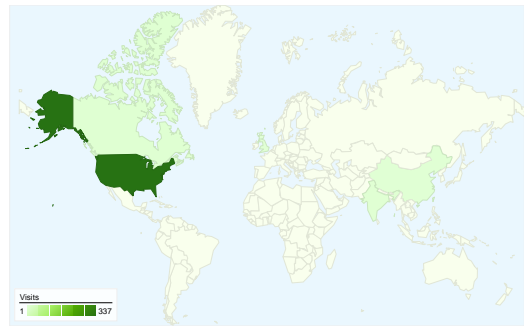

Site Usage

345 Visits

20.29% Bounce Rate

1,328 Pageviews

00:03:05 Avg. Time on Site

3.85 Pages/Visit

86.38% % New Visits

Visitors Overview

Visitors
311

Map Overlay

Traffic Sources Overview

- **Search Engines**
261.00 (75.65%)
- **Direct Traffic**
58.00 (16.81%)
- **Referring Sites**
26.00 (7.54%)

Content Overview

Pages	Pageviews	% Pageviews
/	388	29.22%
/about_us.php	167	12.58%
/contact.php	164	12.35%
/residential.php	117	8.81%
/contact.php?id=service	88	6.63%

All traffic sources sent a total of 345 visits

-  16.81% Direct Traffic
-  7.54% Referring Sites
-  75.65% Search Engines

- Search Engines
261.00 (75.65%)
- Direct Traffic
58.00 (16.81%)
- Referring Sites
26.00 (7.54%)

345 visits came from 6 countries/territories

Site Usage

Visits 345 % of Site Total: 100.00%	Pages/Visit 3.85 Site Avg: 3.85 (0.00%)	Avg. Time on Site 00:03:05 Site Avg: 00:03:05 (0.00%)	% New Visits 86.67% Site Avg: 86.38% (0.34%)	Bounce Rate 20.29% Site Avg: 20.29% (0.00%)	
Country/Territory	Visits	Pages/Visit	Avg. Time on Site	% New Visits	Bounce Rate
United States	337	3.90	00:03:09	86.65%	19.58%
Canada	3	1.67	00:00:25	100.00%	33.33%
India	2	3.50	00:00:52	100.00%	0.00%
United Kingdom	1	1.00	00:00:00	0.00%	100.00%
China	1	1.00	00:00:00	100.00%	100.00%
Dominican Republic	1	1.00	00:00:00	100.00%	100.00%