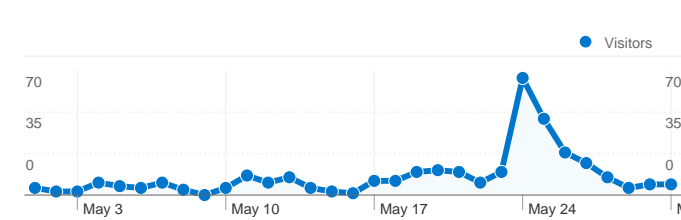

Site Usage

345 Visits

20.29% Bounce Rate

1,328 Pageviews

00:03:05 Avg. Time on Site

3.85 Pages/Visit

86.38% % New Visits

Visitors Overview

Visits for all visitors

311 people visited this site

 **345** Visits

 **311** Absolute Unique Visitors

 **1,328** Pageviews

 **3.85** Average Pageviews

 **00:03:05** Time on Site

 **20.29%** Bounce Rate

345 visits came from 6 countries/territories

Site Usage

Visits 345 % of Site Total: 100.00%	Pages/Visit 3.85 Site Avg: 3.85 (0.00%)	Avg. Time on Site 00:03:05 Site Avg: 00:03:05 (0.00%)	% New Visits 86.67% Site Avg: 86.38% (0.34%)	Bounce Rate 20.29% Site Avg: 20.29% (0.00%)	
Country/Territory	Visits	Pages/Visit	Avg. Time on Site	% New Visits	Bounce Rate
United States	337	3.90	00:03:09	86.65%	19.58%
Canada	3	1.67	00:00:25	100.00%	33.33%
India	2	3.50	00:00:52	100.00%	0.00%
United Kingdom	1	1.00	00:00:00	0.00%	100.00%
China	1	1.00	00:00:00	100.00%	100.00%
Dominican Republic	1	1.00	00:00:00	100.00%	100.00%

Pages on this site were viewed a total of 1,328 times

1,328 Pageviews

1,049 Unique Views

20.29% Bounce Rate

Top Content

Pages	Pageviews	% Pageviews
/	388	29.22%
/about_us.php	167	12.58%
/contact.php	164	12.35%
/residential.php	117	8.81%
/contact.php?id=service	88	6.63%