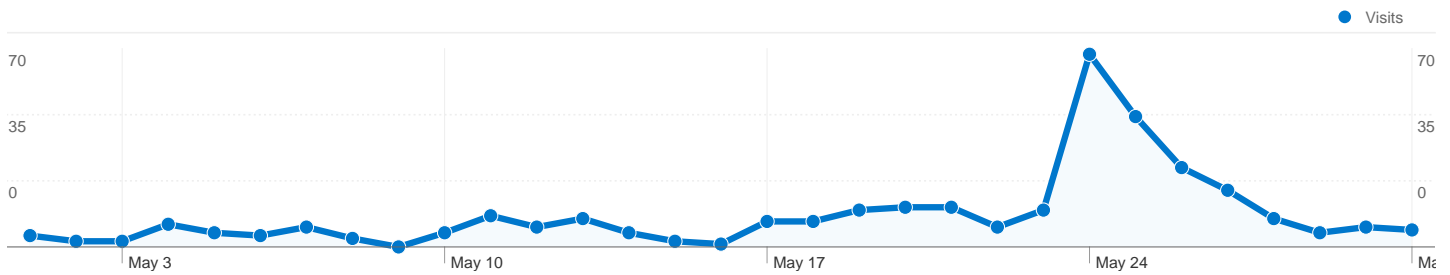

345 visits came from 6 countries/territories

Site Usage

Visits 345 % of Site Total: 100.00%	Pages/Visit 3.85 Site Avg: 3.85 (0.00%)	Avg. Time on Site 00:03:05 Site Avg: 00:03:05 (0.00%)	% New Visits 86.67% Site Avg: 86.38% (0.34%)	Bounce Rate 20.29% Site Avg: 20.29% (0.00%)	
Country/Territory	Visits	Pages/Visit	Avg. Time on Site	% New Visits	Bounce Rate
United States	337	3.90	00:03:09	86.65%	19.58%
Canada	3	1.67	00:00:25	100.00%	33.33%
India	2	3.50	00:00:52	100.00%	0.00%
United Kingdom	1	1.00	00:00:00	0.00%	100.00%
China	1	1.00	00:00:00	100.00%	100.00%
Dominican Republic	1	1.00	00:00:00	100.00%	100.00%

Pages on this site were viewed a total of 1,328 times

1,328 Pageviews

1,049 Unique Views

20.29% Bounce Rate

Top Content

Pages	Pageviews	% Pageviews
/	388	29.22%
/about_us.php	167	12.58%
/contact.php	164	12.35%
/residential.php	117	8.81%
/contact.php?id=service	88	6.63%