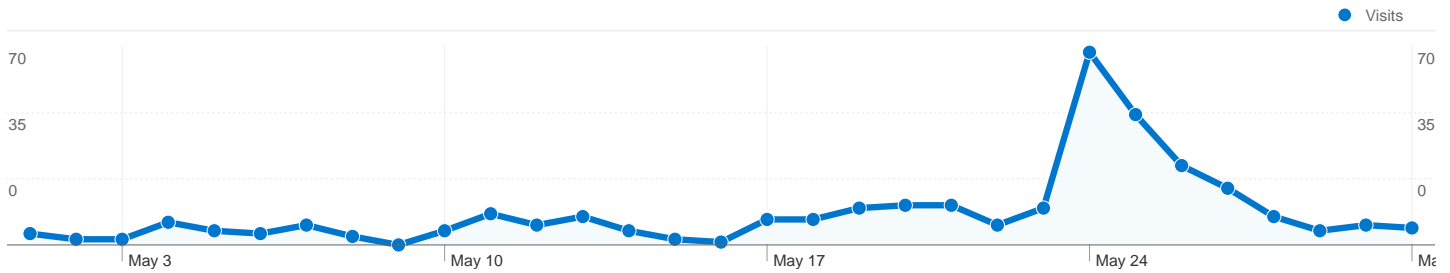

All traffic sources sent a total of 345 visits

- 16.81% Direct Traffic
- 7.54% Referring Sites
- 75.65% Search Engines

- Search Engines
  261.00 (75.65%)
- Direct Traffic
  58.00 (16.81%)
- Referring Sites
  26.00 (7.54%)

Top Traffic Sources

Sources	Visits	% visits	Keywords	Visits	% visits
google (organic)	217	62.90%	wenzel heating & air	72	27.59%
(direct) ((none))	58	16.81%	wenzel heating	23	8.81%
yahoo (organic)	21	6.09%	wenzel hvac	9	3.45%
bing (organic)	18	5.22%	wenzel	7	2.68%
dexknows.com (referral)	6	1.74%	wenzel heating and air	6	2.30%